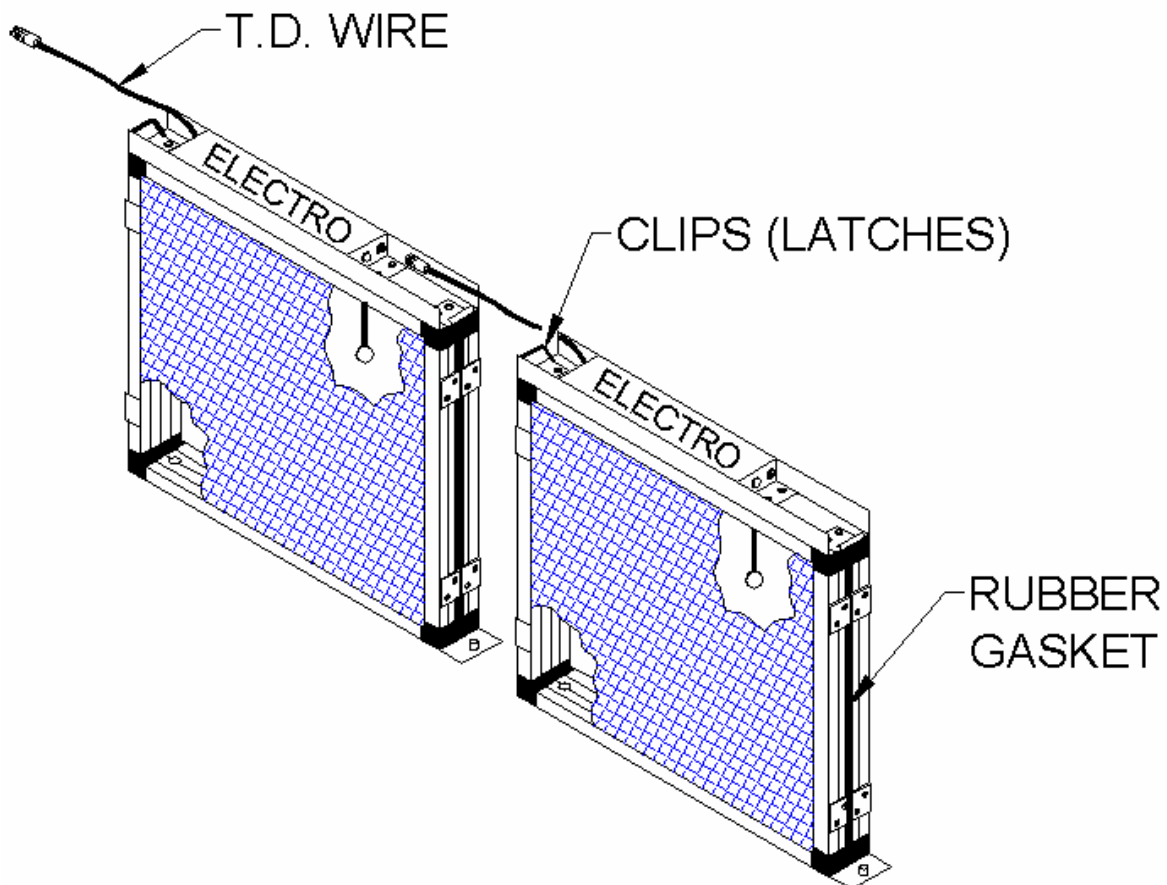

2" TANDEM PANEL SINGLE HEAD AIR CLEANER MODEL P-224

Electrical and mechanical hook-up

ELECTRICAL SPECIFICATIONS

Main Supply : 120 VAC / 60 Hz
220 VAC / 50 Hz

Onboard Voltage: 24 VAC
Supplied By External Transformer.

High Voltage Electrode: 7 kW
Supplied By

ELECTRO BREEZE air cleaner Ltd