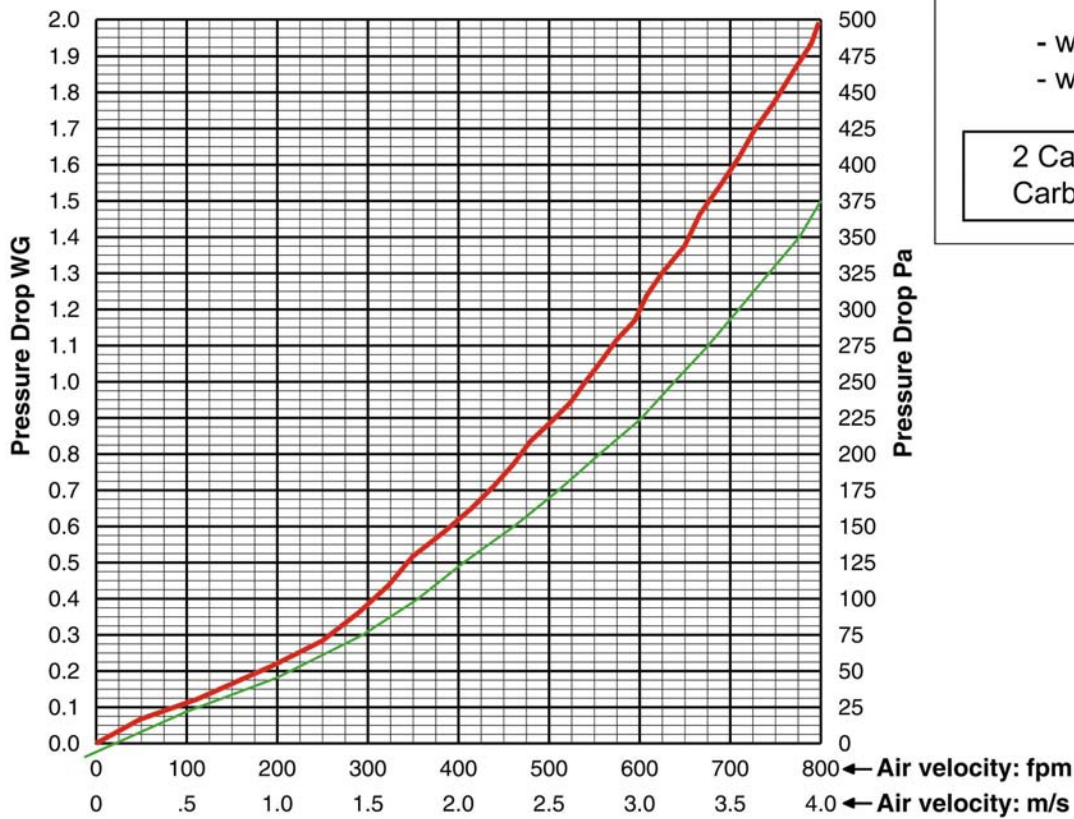

Graphic 1

Air Cleaner Type P-124: 1 inch

- with: 1 Carbon
- with: 1 Mesh

Graphic 2

Air Cleaner Type P-224: 2 inches

- with: 2 Carbon
- with: 1 Carbon + 1 Mesh