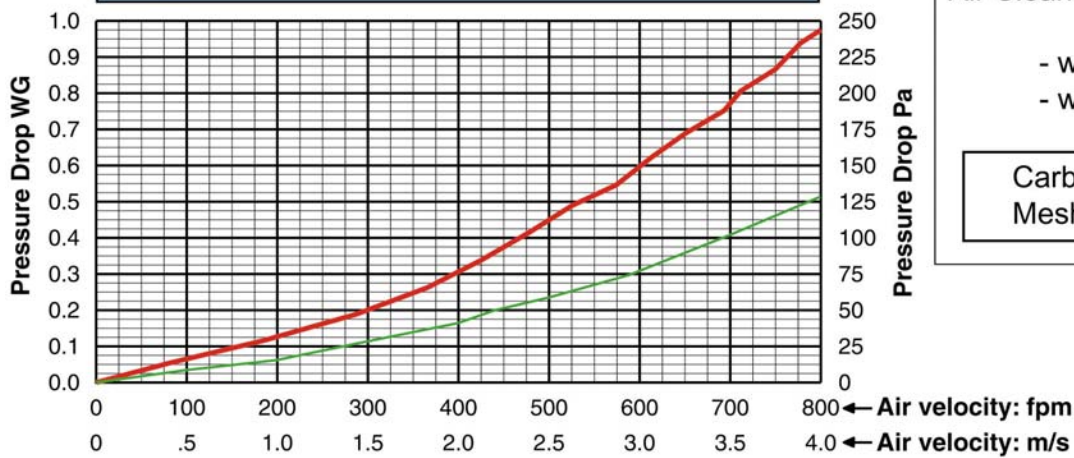

Graphic 1

Air Cleaner Type P-124: 1 inch

- with: 1 Carbon
- with: 1 Mesh

Graphic 2

Air Cleaner Type P-224: 2 inches

- with: 2 Carbon
- with: 1 Carbon + 1 Mesh