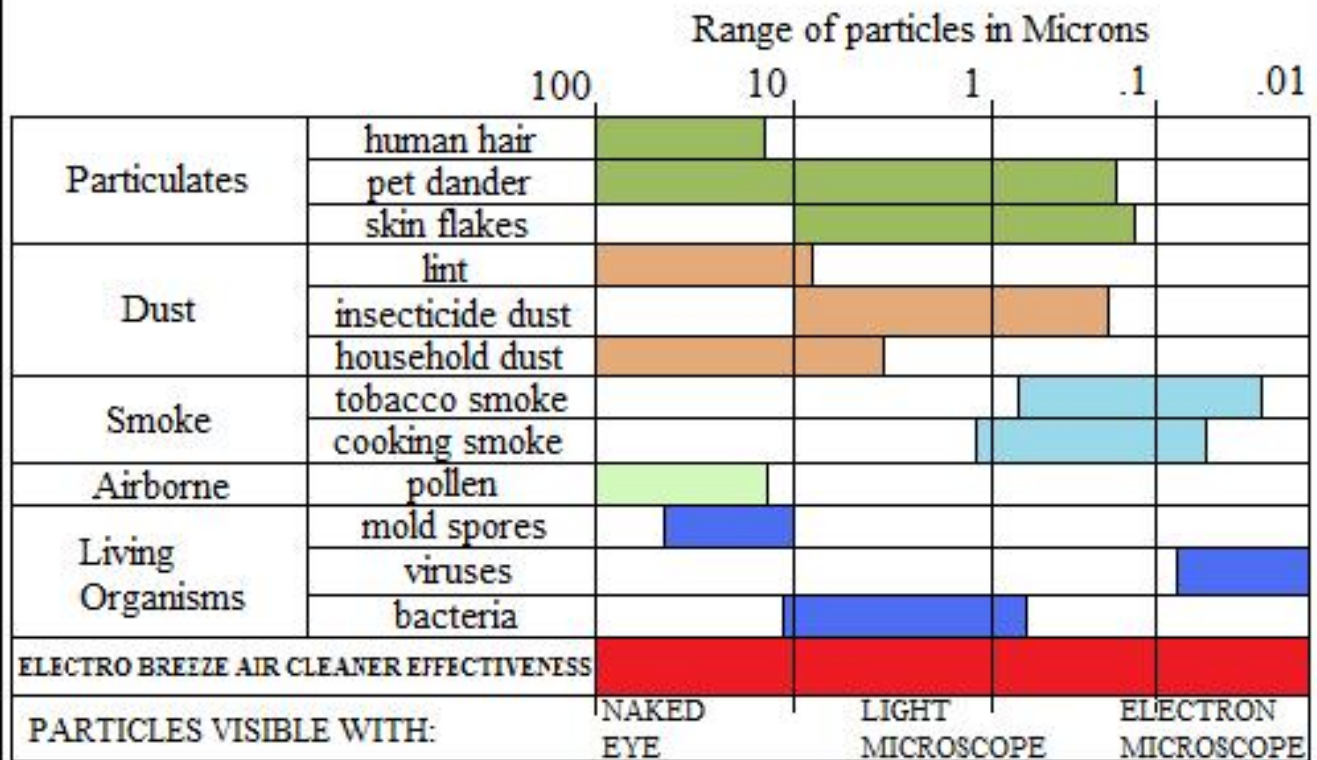

Common Contaminant sizes filtered by Electro Breeze Air Cleaner

**Airborne Particle Chart**

**1 Micron = 1/25,000 of an inch**

If this were a human hair...

This would be pollen...

and this would be one micron.